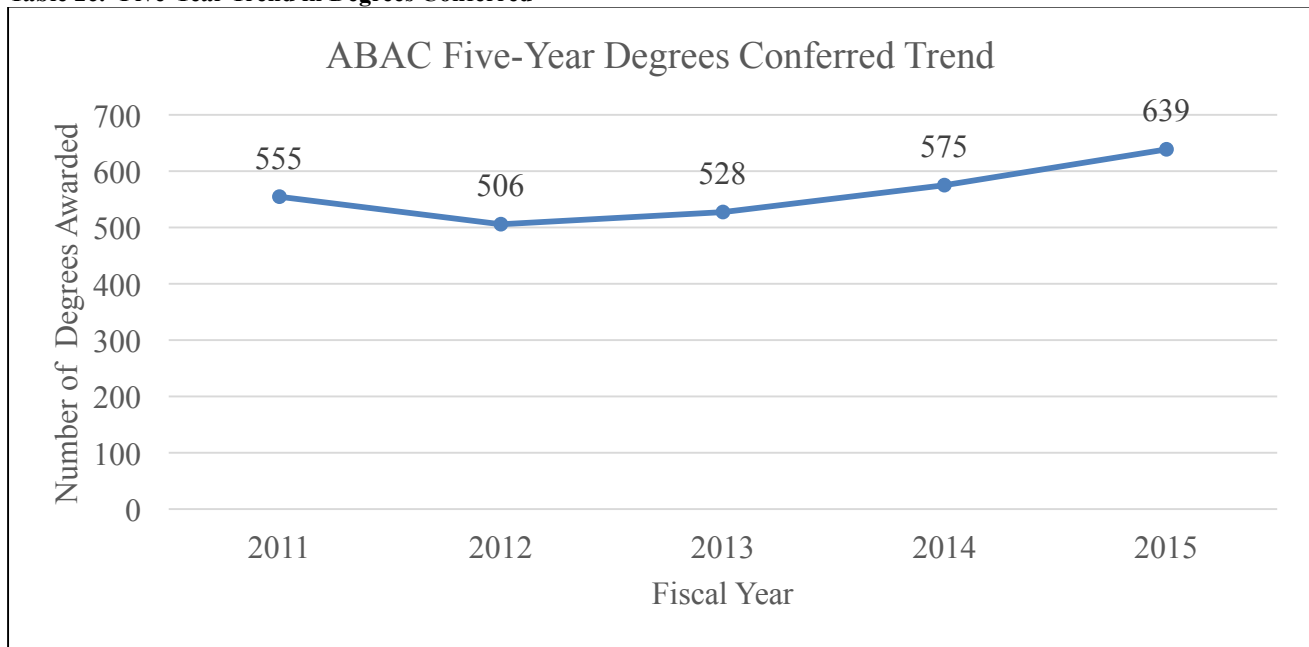

Abraham Baldwin Agricultural College Appendix A

Appendix A

Table 1: Six-Year Trend in Enrollment

Data Source: University System of Georgia’s Office of Research & Policy Analysis

Table 2a: Six-Year Trend in Associate Degree Graduation Rates

Data Source: University System of Georgia’s Office of Research & Policy Analysis

Table 2b: Two-Year Trend in Bachelor Degree Graduation Rates

Data Source: University System of Georgia’s Office of Research & Policy Analysis

Table 2c: Five-Year Trend in Degrees Conferred

Data Source: University System of Georgia’s Office of Research & Policy Analysis

Table 3: Six-Year Trend in Retention Rates

Data Source: University System of Georgia's Office of Research & Policy Analysis