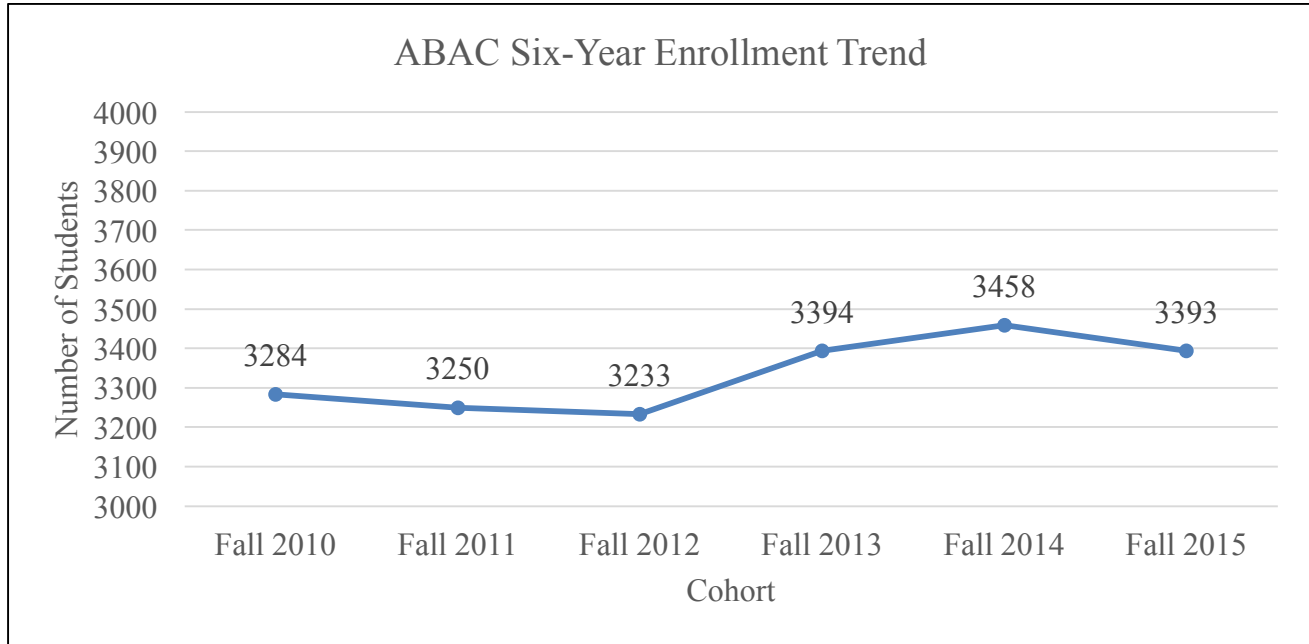

Abraham Baldwin Agricultural College Appendix A

Appendix A

Table 1: Six-Year Trend in Enrollment

Data Source: University System of Georgia’s Office of Research & Policy Analysis

Table 2a: Six-Year Trend in Associate Degree Graduation Rates

Data Source: University System of Georgia’s Office of Research & Policy Analysis

Table 2b: Two-Year Trend in Bachelor Degree Graduation Rates

Data Source: University System of Georgia’s Office of Research & Policy Analysis

Table 2c: Five-Year Trend in Degrees Conferred

Data Source: University System of Georgia’s Office of Research & Policy Analysis

Table 3: Six-Year Trend in Retention Rates

Data Source: University System of Georgia's Office of Research & Policy Analysis