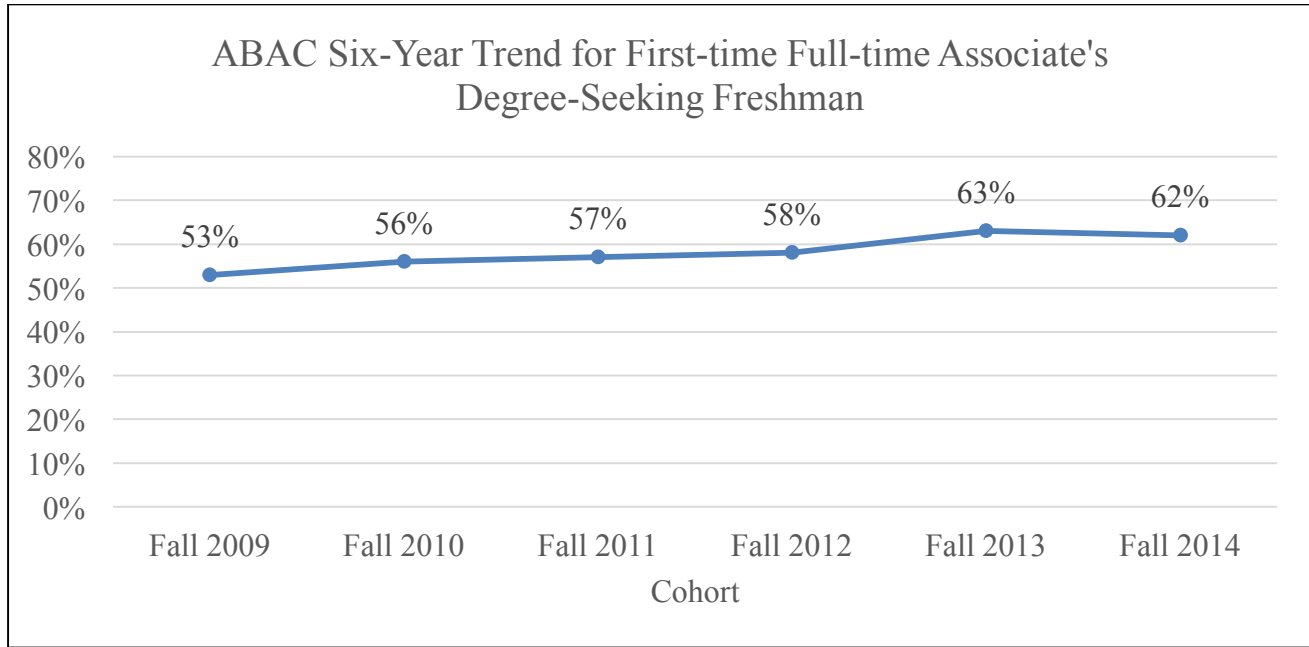

Abraham Baldwin Agricultural College Appendix A

Appendix A

Table 1: Six-Year Trend in Enrollment

Data Source: University System of Georgia’s Office of Research & Policy Analysis

Table 2a: Six-Year Trend in Associate Degree Graduation Rates

Data Source: University System of Georgia’s Office of Research & Policy Analysis

Table 2b: Two-Year Trend in Bachelor Degree Graduation Rates

Data Source: University System of Georgia’s Office of Research & Policy Analysis

Table 2c: Five-Year Trend in Degrees Conferred

Data Source: University System of Georgia’s Office of Research & Policy Analysis

Table 3: Six-Year Trend in Retention Rates

Data Source: University System of Georgia's Office of Research & Policy Analysis