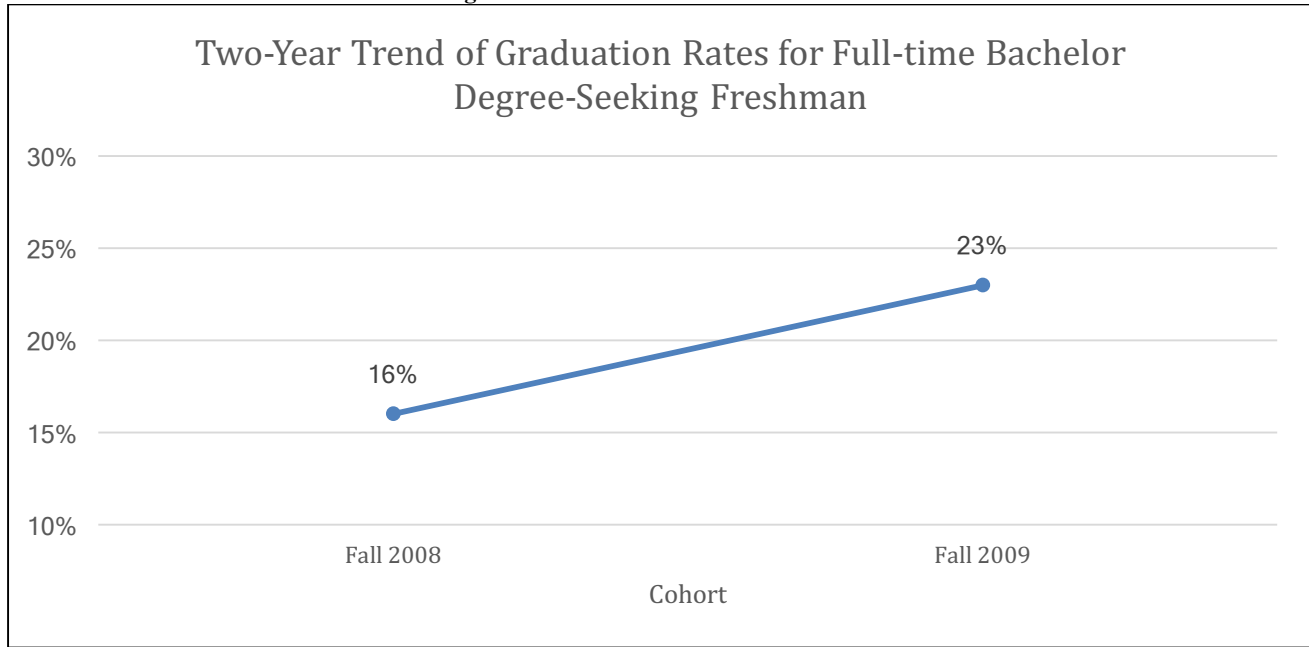

Abraham Baldwin Agricultural College Appendix A

Appendix A

Table 1: Six-Year Trend in Enrollment

Data Source: University System of Georgia’s Office of Research & Policy Analysis

Table 2a: Six-Year Trend in Associate Degree Graduation Rates

Data Source: University System of Georgia’s Office of Research & Policy Analysis

Table 2b: Two-Year Trend in Bachelor Degree Graduation Rates

Data Source: University System of Georgia’s Office of Research & Policy Analysis

Table 2c: Five-Year Trend in Degrees Conferred

Data Source: University System of Georgia’s Office of Research & Policy Analysis

Table 3: Six-Year Trend in Retention Rates

Data Source: University System of Georgia's Office of Research & Policy Analysis