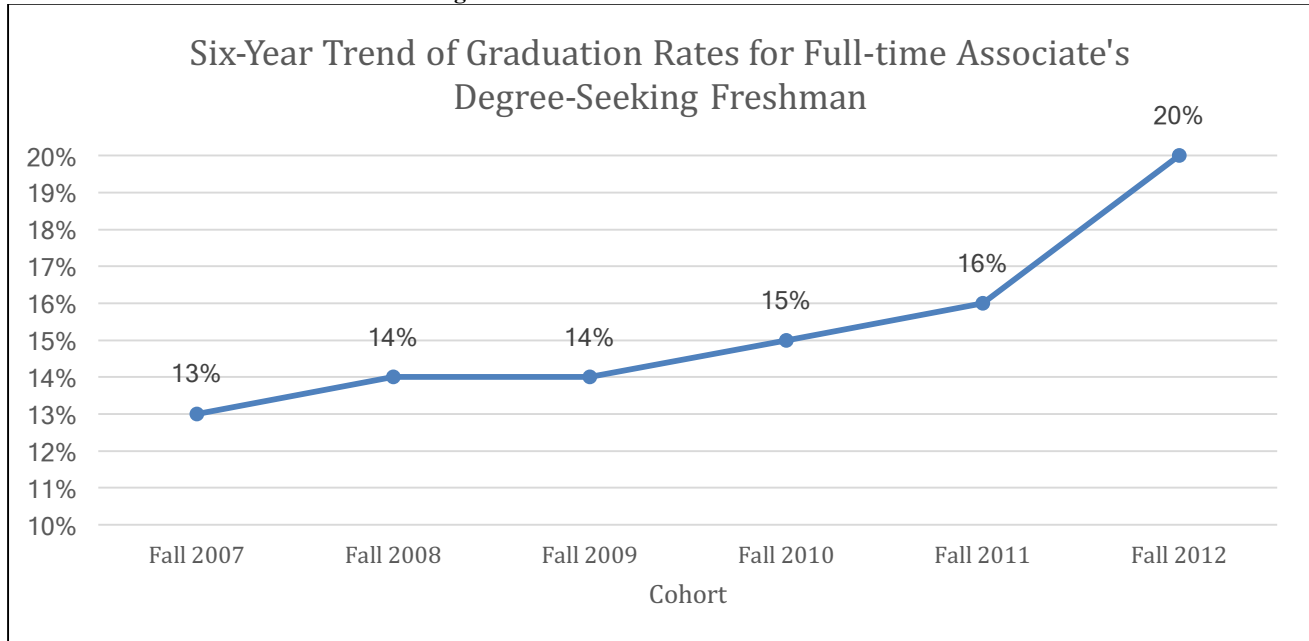

Abraham Baldwin Agricultural College Appendix A

Appendix A

Table 1: Six-Year Trend in Enrollment

Data Source: University System of Georgia’s Office of Research & Policy Analysis

Table 2a: Six-Year Trend in Associate Degree Graduation Rates

Data Source: University System of Georgia’s Office of Research & Policy Analysis

Table 2b: Two-Year Trend in Bachelor Degree Graduation Rates

Data Source: University System of Georgia’s Office of Research & Policy Analysis

Table 2c: Five-Year Trend in Degrees Conferred

Data Source: University System of Georgia’s Office of Research & Policy Analysis

Table 3: Six-Year Trend in Retention Rates

Data Source: University System of Georgia's Office of Research & Policy Analysis