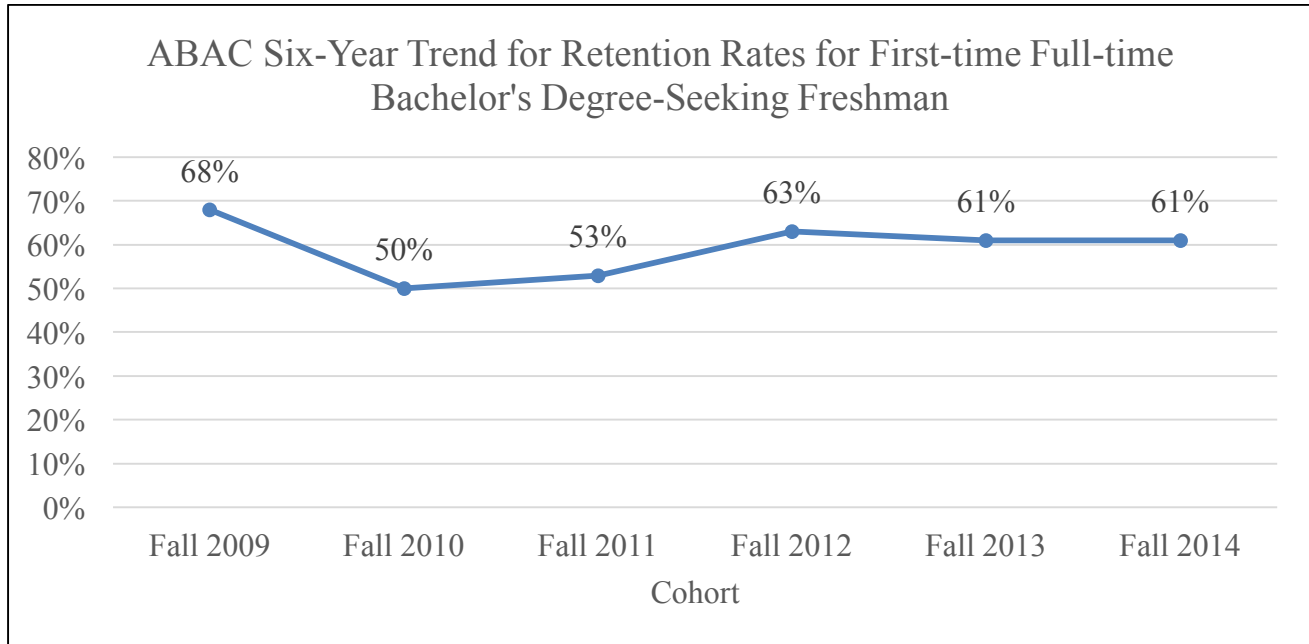

Data Source: University System of Georgia’s Office of Research & Policy Analysis

Table 2b: Two-Year Trend in Bachelor Degree Graduation Rates

Data Source: University System of Georgia’s Office of Research & Policy Analysis

Table 2c: Five-Year Trend in Degrees Conferred

Data Source: University System of Georgia’s Office of Research & Policy Analysis

Table 3: Six-Year Trend in Retention Rates

Data Source: University System of Georgia's Office of Research & Policy Analysis

Table 4: Six-Year Trend in Retention Rates

Data Source: University System of Georgia's Office of Research & Policy Analysis